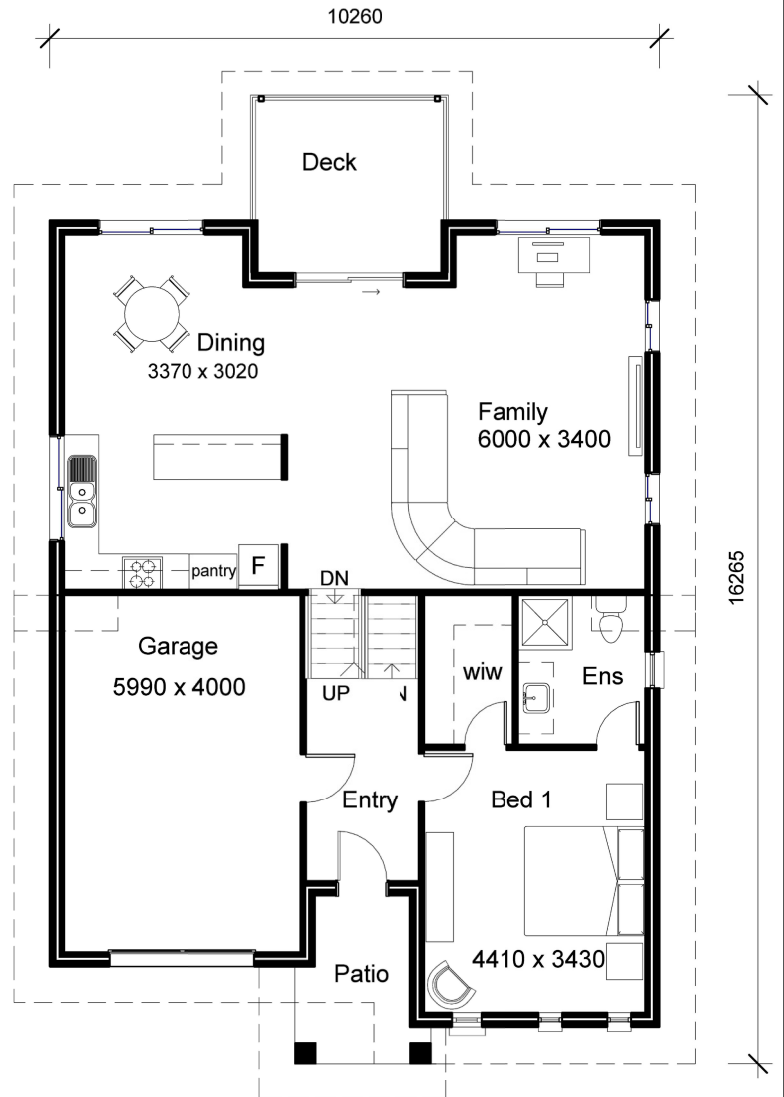

THE WIDEBAY

206.53sqm

MULTI-LEVEL

k 395

- Copyright Craftsman Homes Australia PTY LTD - All rights reserved -
 - All plans are Copyright, NO PART may be used, reproduced in any form without prior permission of Craftsman Homes PTY LTD -
 - Artists Impression Only -