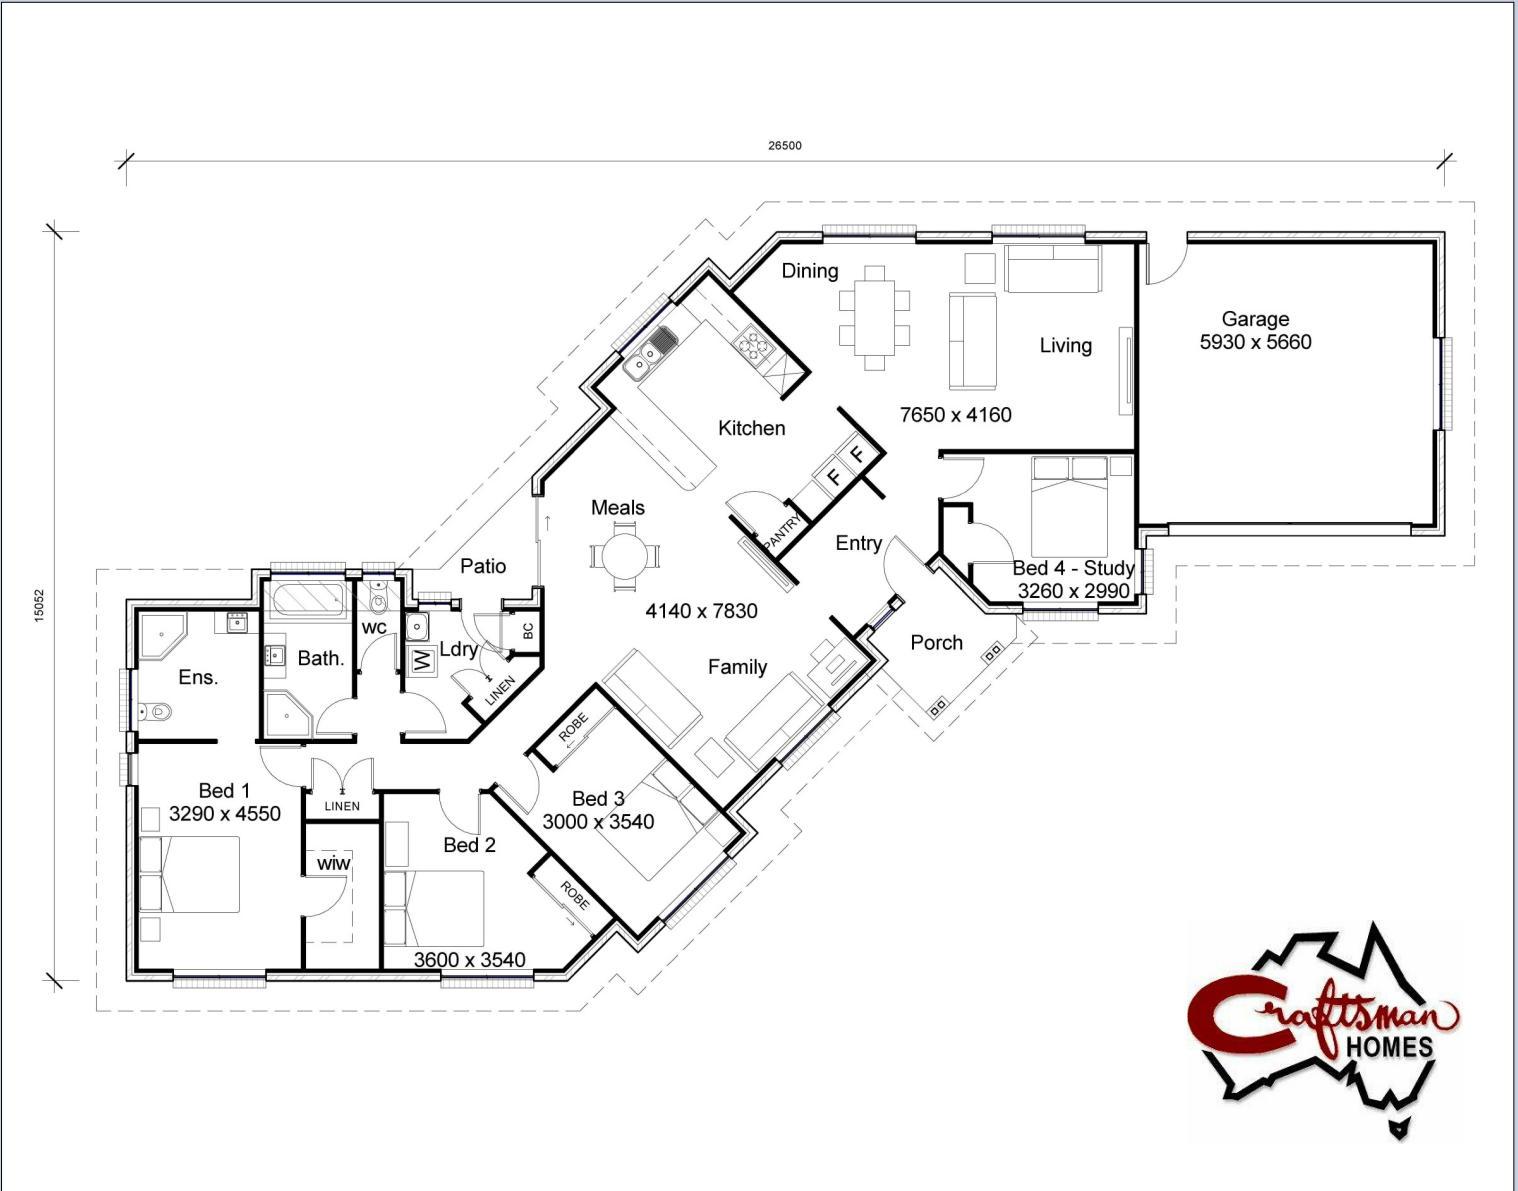

THE WESTRIDGE

226.98sqm

SMALL BLOCK ESTATE

k 018

- Copyright Craftsman Homes Australia PTY LTD - All rights reserved -
 - All plans are Copyright, NO PART may be used, reproduced in any form without prior permission of Craftsman Homes PTY LTD -
 - Artists Impression Only -