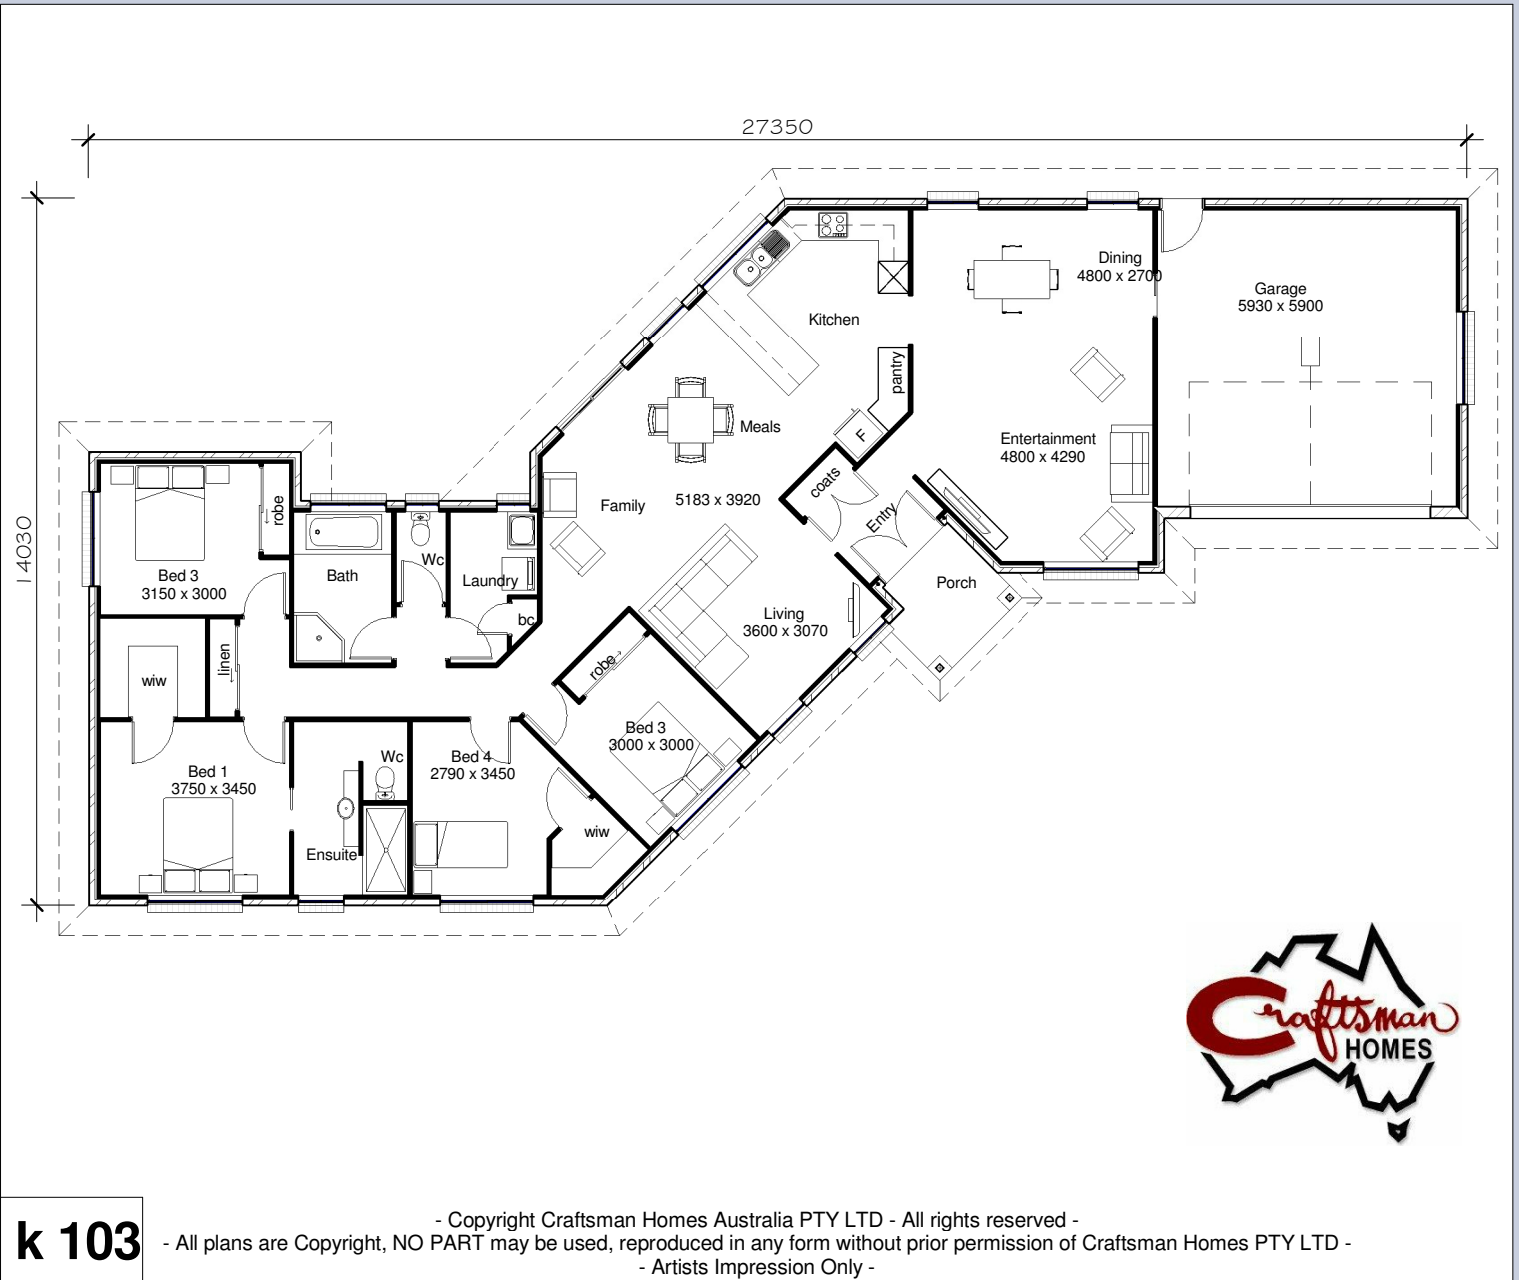

WATERFORD

228.23sqm

SMALL-BLOCK ESTATE

k 103

- Copyright Craftsman Homes Australia PTY LTD - All rights reserved -
- All plans are Copyright, NO PART may be used, reproduced in any form without prior permission of Craftsman Homes PTY LTD -
- Artists Impression Only -