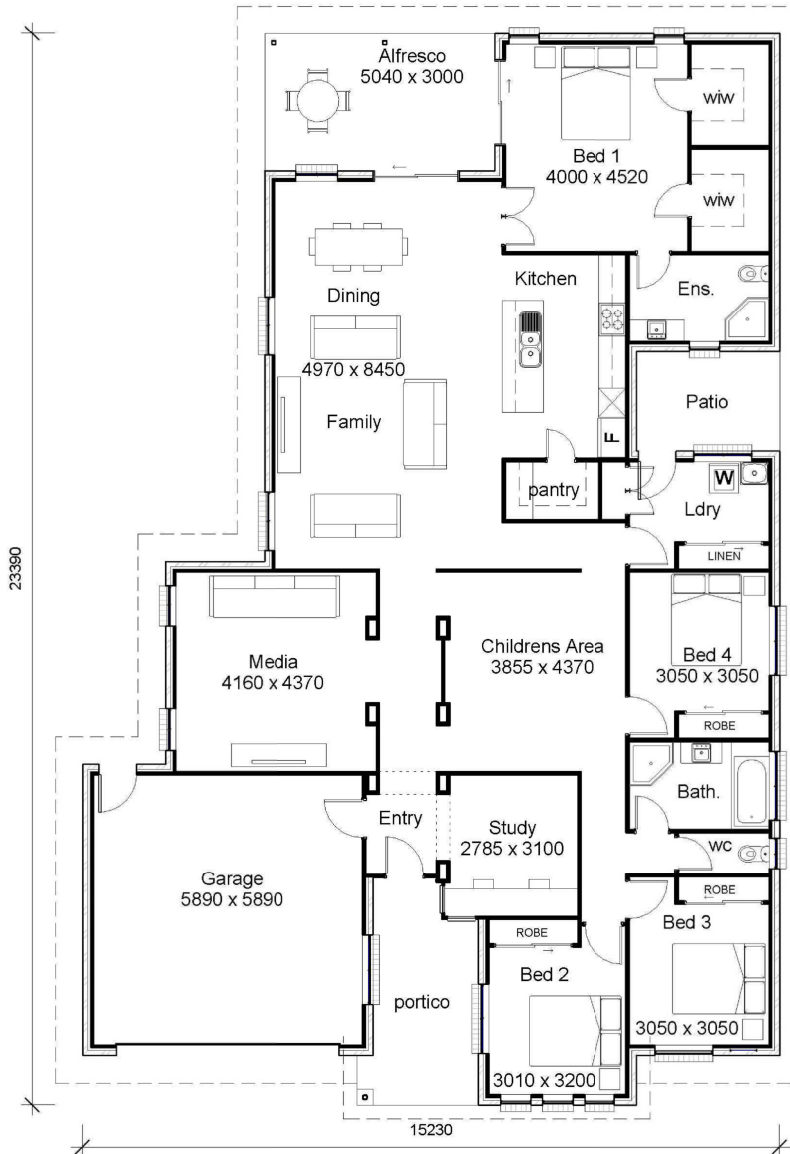

k 377

- Copyright Craftsman Homes Australia PTY LTD - All rights reserved -
- All plans are Copyright, NO PART may be used, reproduced in any form without prior permission of Craftsman Homes PTY LTD -
- Artists Impression Only -