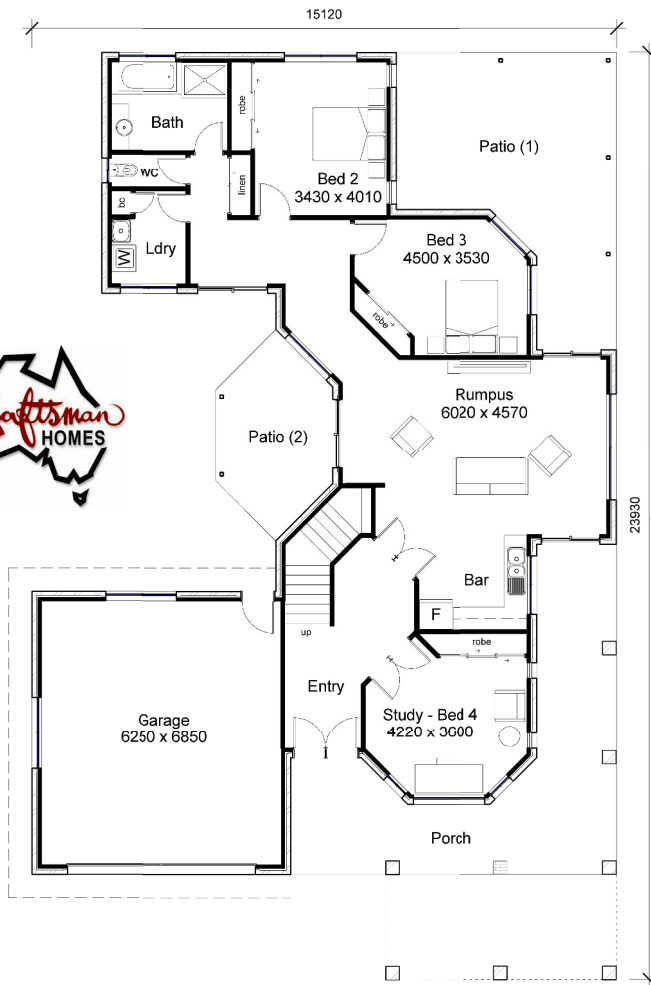

THE KEPPLE VIEW

459.15sqm

MANOR

k 400

- Copyright Craftsman Homes Australia PTY LTD - All rights reserved -
 - All plans are Copyright, NO PART may be used, reproduced in any form without prior permission of Craftsman Homes PTY LTD -
 - Artists Impression Only -