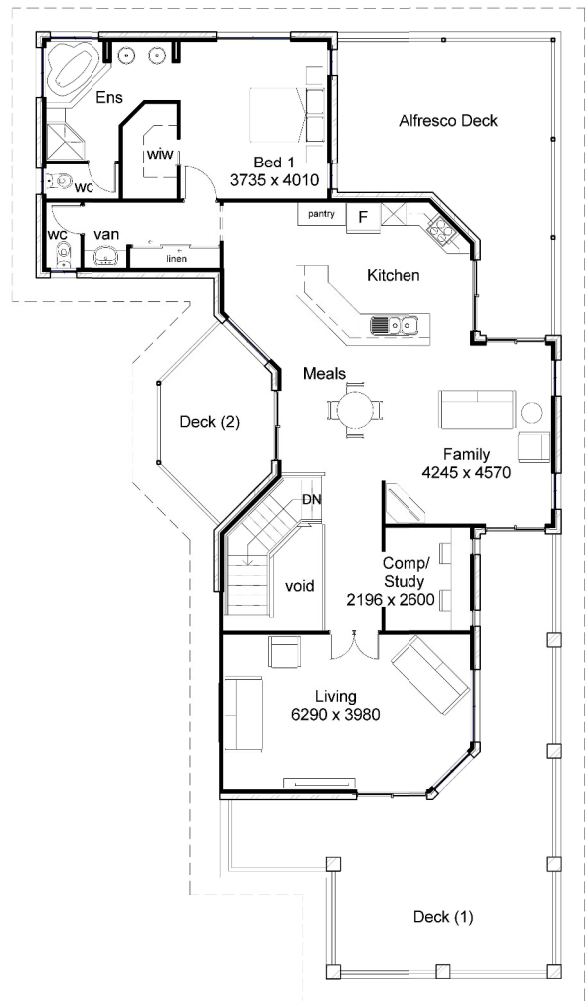

THE KEPPLE VIEW

459.15sqm

MANOR

k 400

- Copyright Craftsman Homes Australia PTY LTD - All rights reserved -
 - All plans are Copyright, NO PART may be used, reproduced in any form without prior permission of Craftsman Homes PTY LTD -
 - Artists Impression Only -