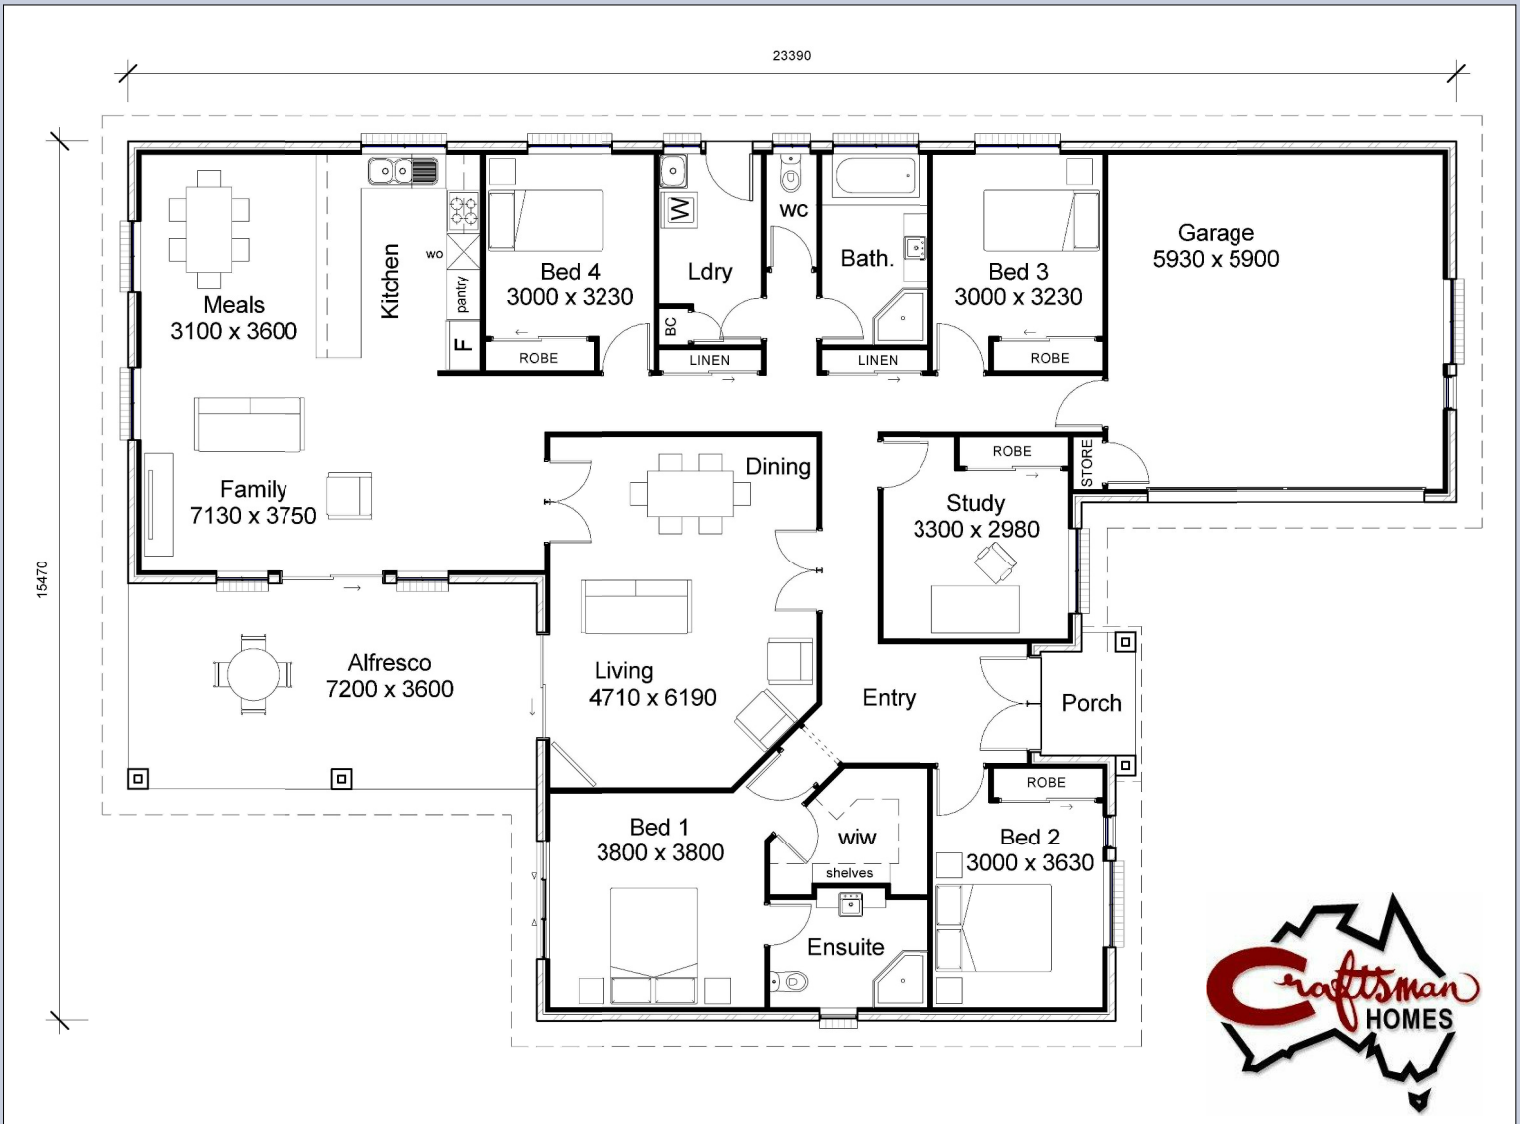

THE WESTHAVEN

277.25sqm

LIFESTYLE

k 093

- Copyright Craftsman Homes Australia PTY LTD - All rights reserved -
 - All plans are Copyright, NO PART may be used, reproduced in any form without prior permission of Craftsman Homes PTY LTD -
 - Artists Impression Only -