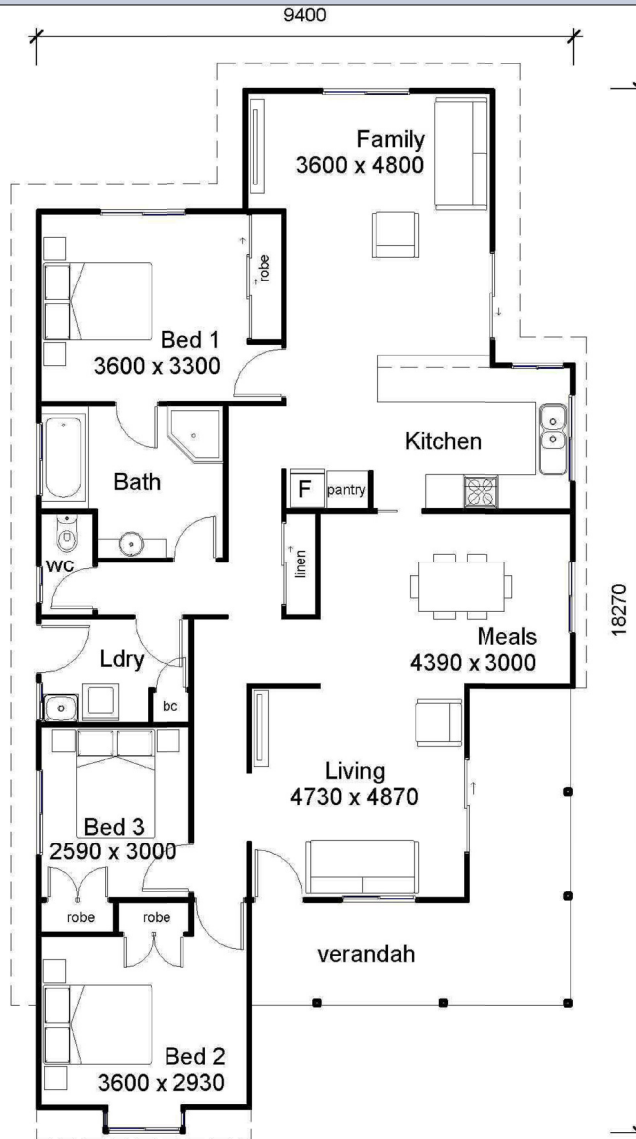

THE ESSENDON

143.34sqm

AUSTRALIAN COTTAGE

k 116

- Copyright Craftsman Homes Australia PTY LTD - All rights reserved -
 - All plans are Copyright, NO PART may be used, reproduced in any form without prior permission of Craftsman Homes PTY LTD -
 - Artists Impression Only -