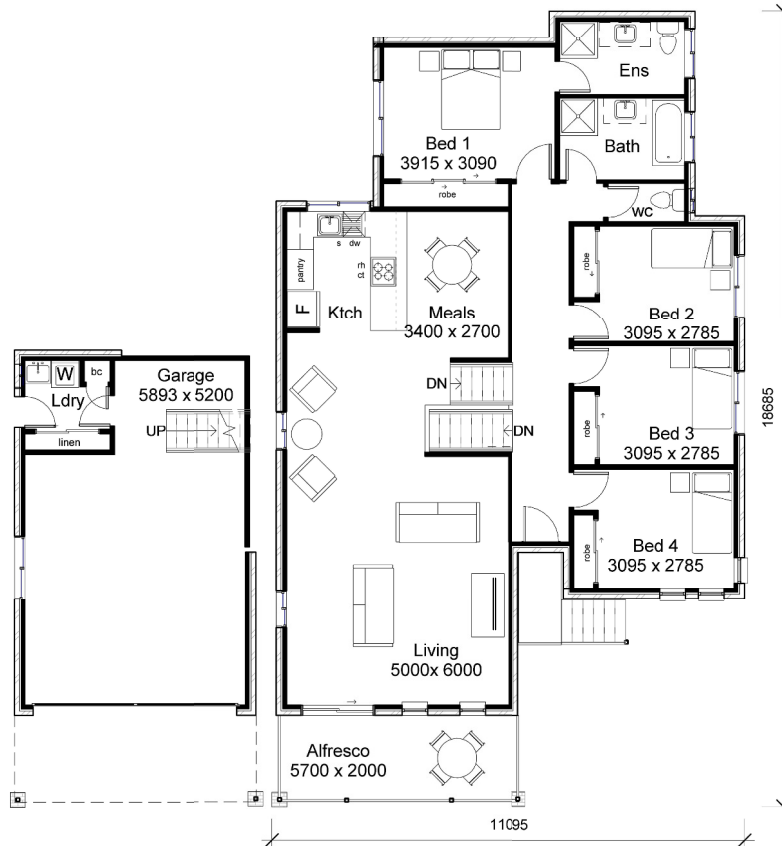

THE CRYSTAL CREEK

206.80sqm

MULTI-LEVEL

k 399

- Copyright Craftsman Homes Australia PTY LTD - All rights reserved -
- All plans are Copyright, NO PART may be used, reproduced in any form without prior permission of Craftsman Homes PTY LTD -
- Artists Impression Only -