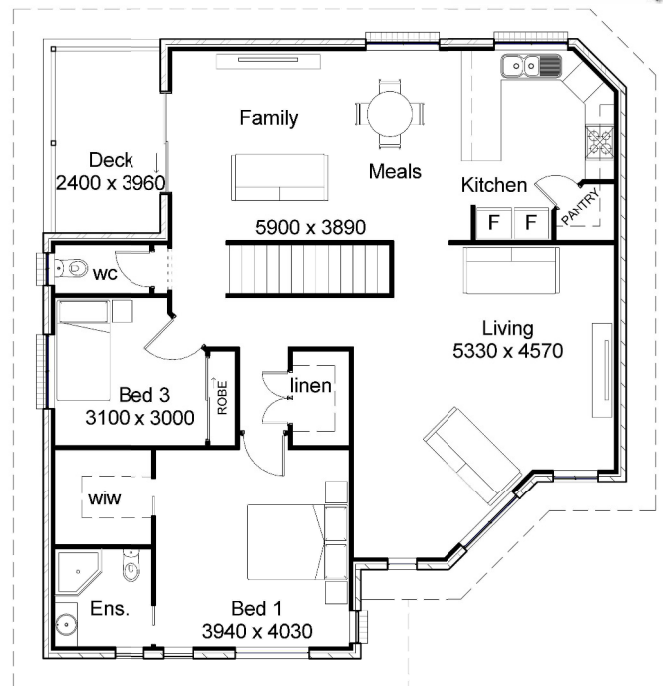

THE CRYSTAL BAY

264.65sqm

MANOR

k 191

- Copyright Craftsman Homes Australia PTY LTD - All rights reserved -
 - All plans are Copyright, NO PART may be used, reproduced in any form without prior permission of Craftsman Homes PTY LTD -
 - Artists Impression Only -