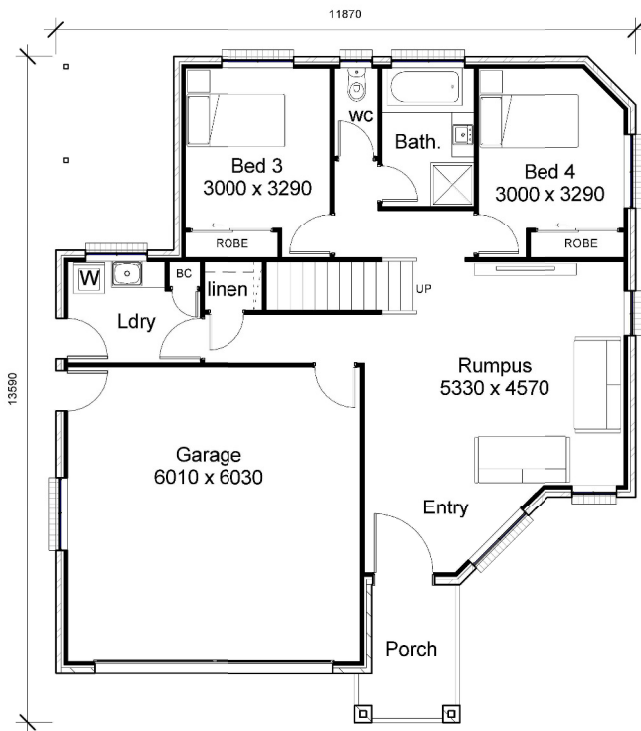

THE CRYSTAL BAY

264.65sqm

MANOR

k 191

- Copyright Craftsman Homes Australia PTY LTD - All rights reserved -
 - All plans are Copyright, NO PART may be used, reproduced in any form without prior permission of Craftsman Homes PTY LTD -
 - Artists Impression Only -