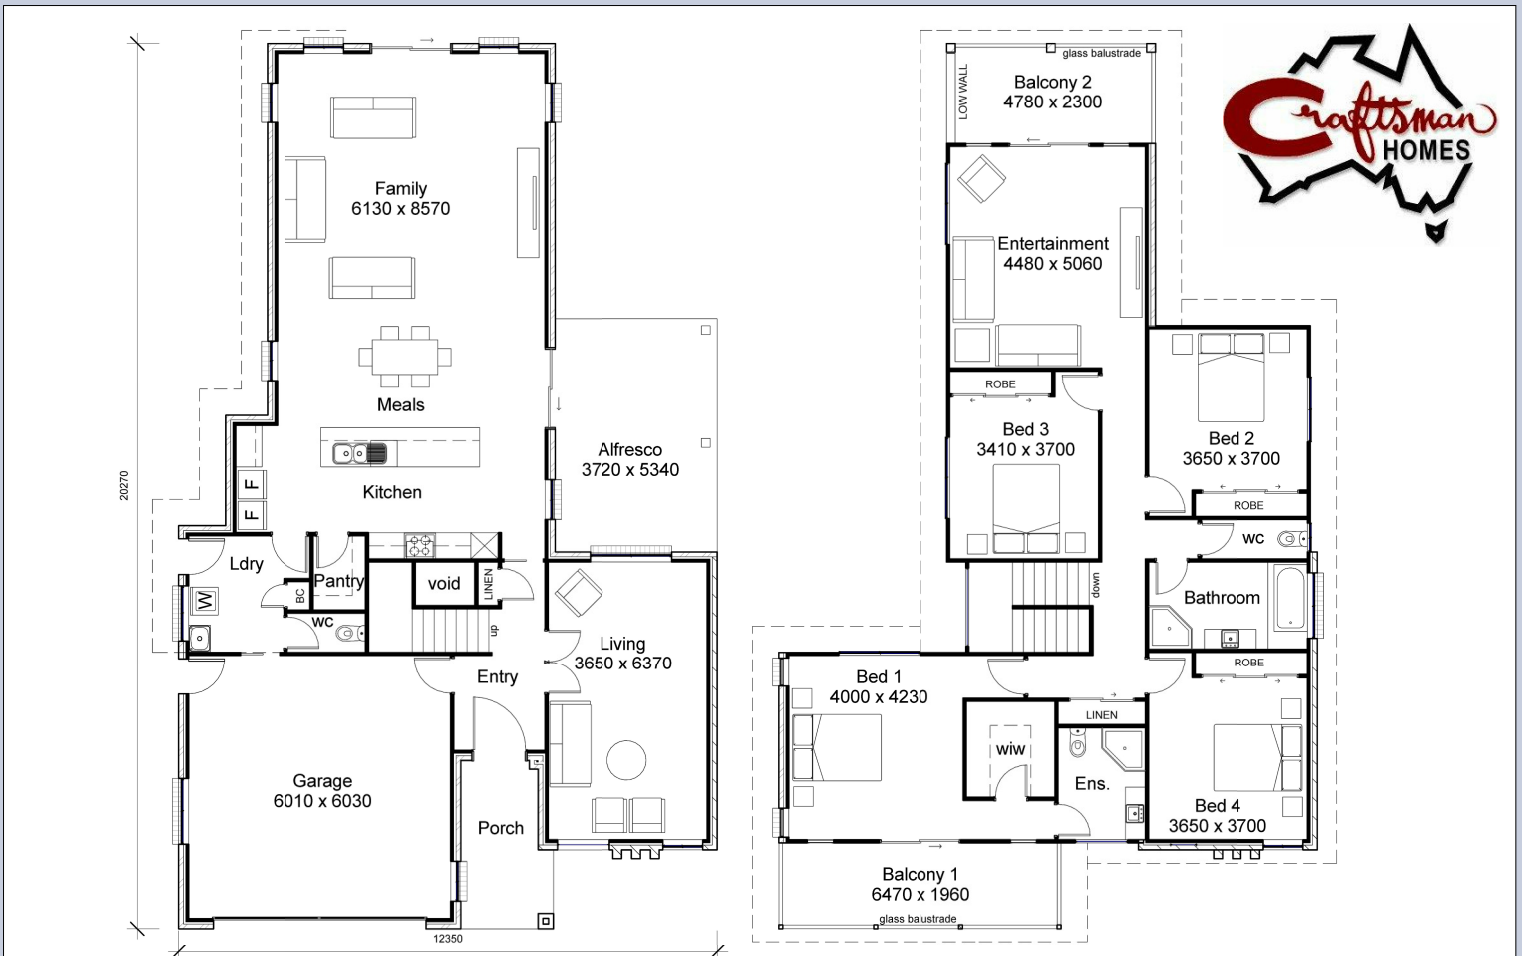

THE CASUARINA

360.05sqm

MANOR

k 188

- Copyright Craftsman Homes Australia PTY LTD - All rights reserved -
 - All plans are Copyright, NO PART may be used, reproduced in any form without prior permission of Craftsman Homes PTY LTD -
 - Artists Impression Only -