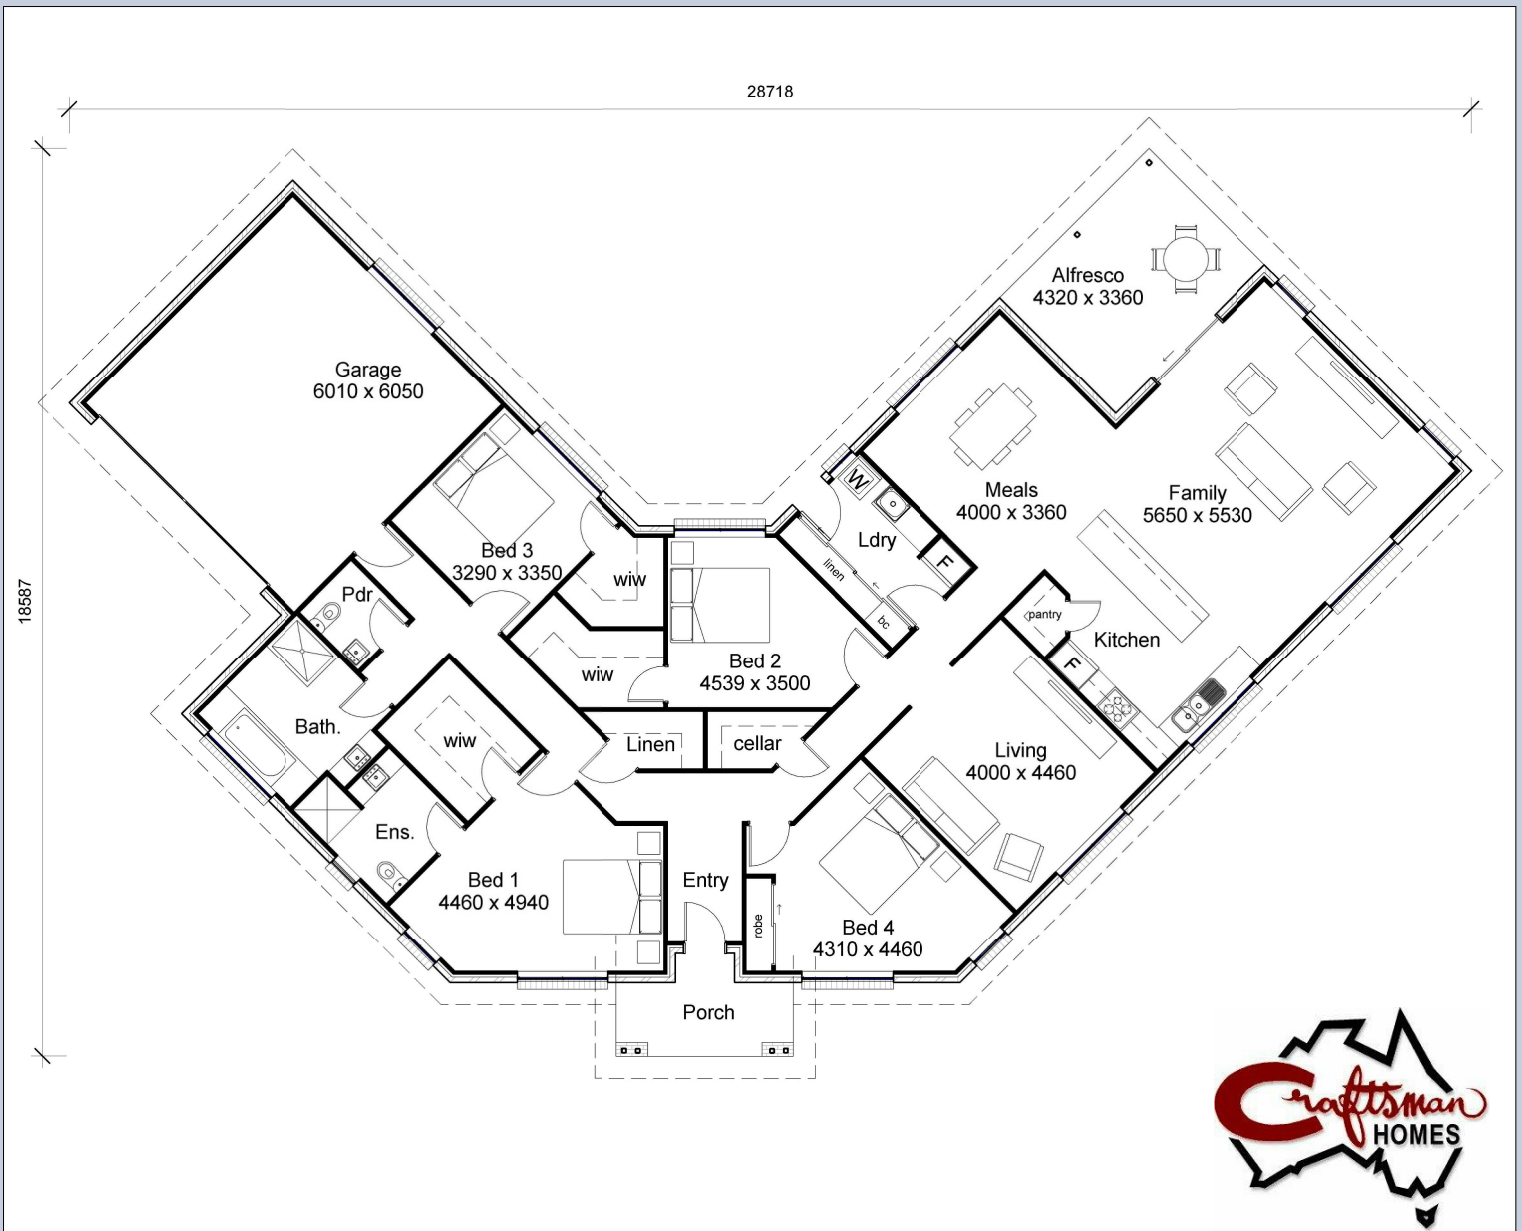

THE BARWON

281.28sqm

SMALL BLOCK ESTATE

k 360

- Copyright Craftsman Homes Australia PTY LTD - All rights reserved -
 - All plans are Copyright, NO PART may be used, reproduced in any form without prior permission of Craftsman Homes PTY LTD -
 - Artists Impression Only -