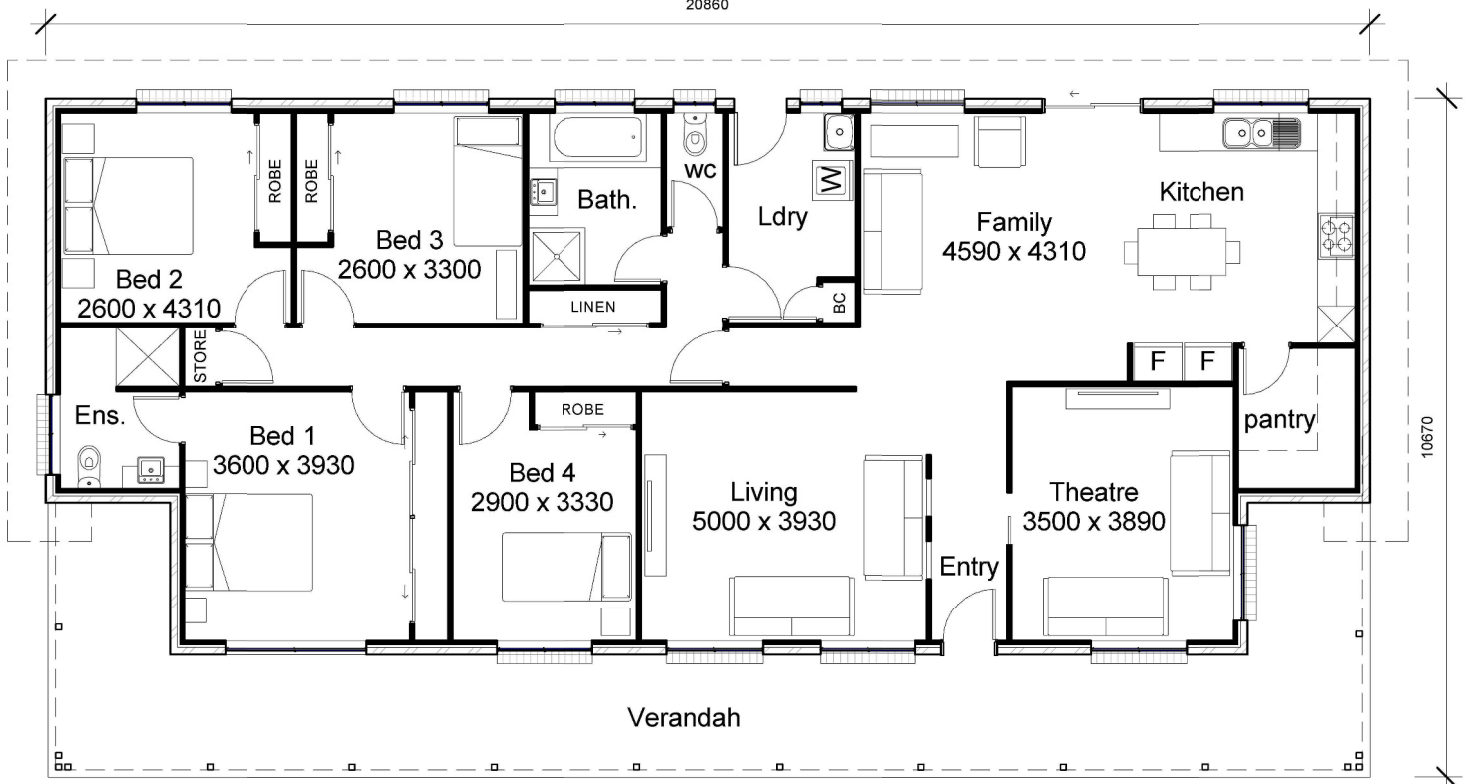

THE BANGALOW

222.57sqm

SMALL BLOCK ESTATE

20860

k 017

- Copyright Craftsman Homes Australia PTY LTD - All rights reserved -
- All plans are Copyright, NO PART may be used, reproduced in any form without prior permission of Craftsman Homes PTY LTD -
- Artists Impression Only -