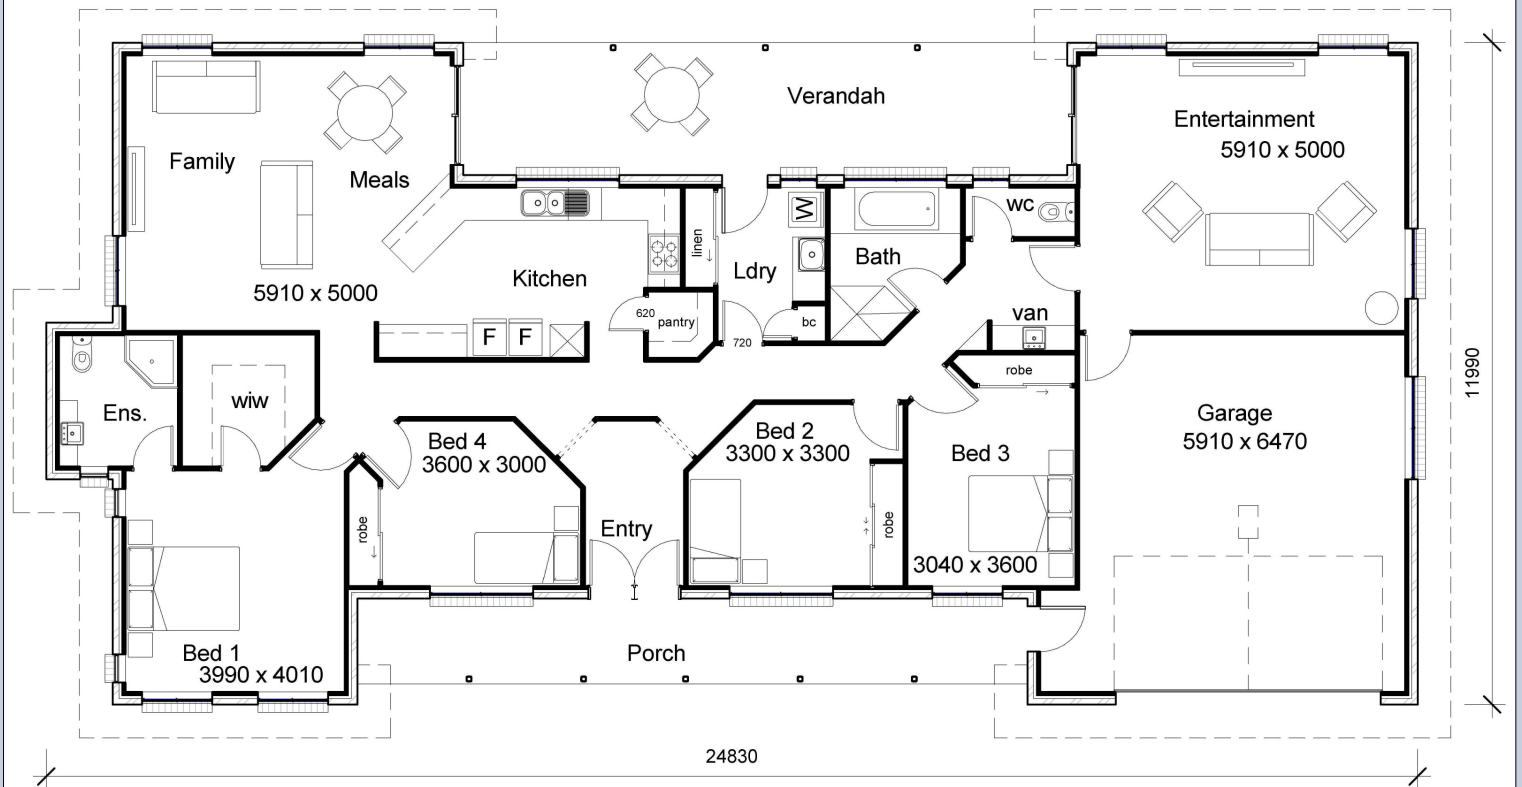

THE CANOWINDRA

282.17sqm

ESTATE

k 084

- Copyright Craftsman Homes Australia PTY LTD - All rights reserved -
 - All plans are Copyright, NO PART may be used, reproduced in any form without prior permission of Craftsman Homes PTY LTD -
 - Artists Impression Only -