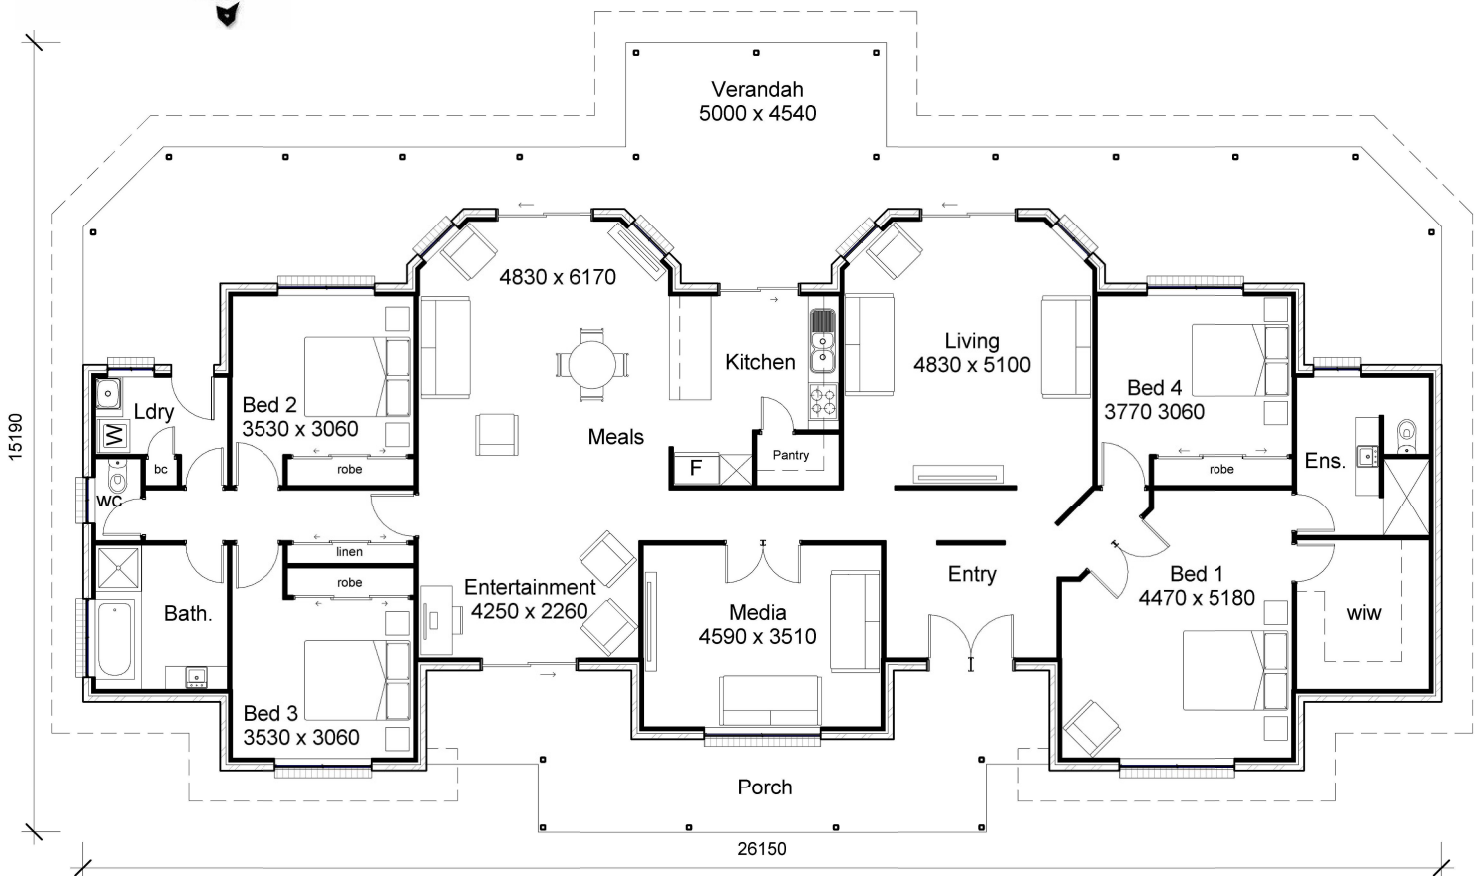

THE BURDEKIN

324.17sqm

ESTATE

k 133

- Copyright Craftsman Homes Australia PTY LTD - All rights reserved -
 - All plans are Copyright, NO PART may be used, reproduced in any form without prior permission of Craftsman Homes PTY LTD -
 - Artists Impression Only -