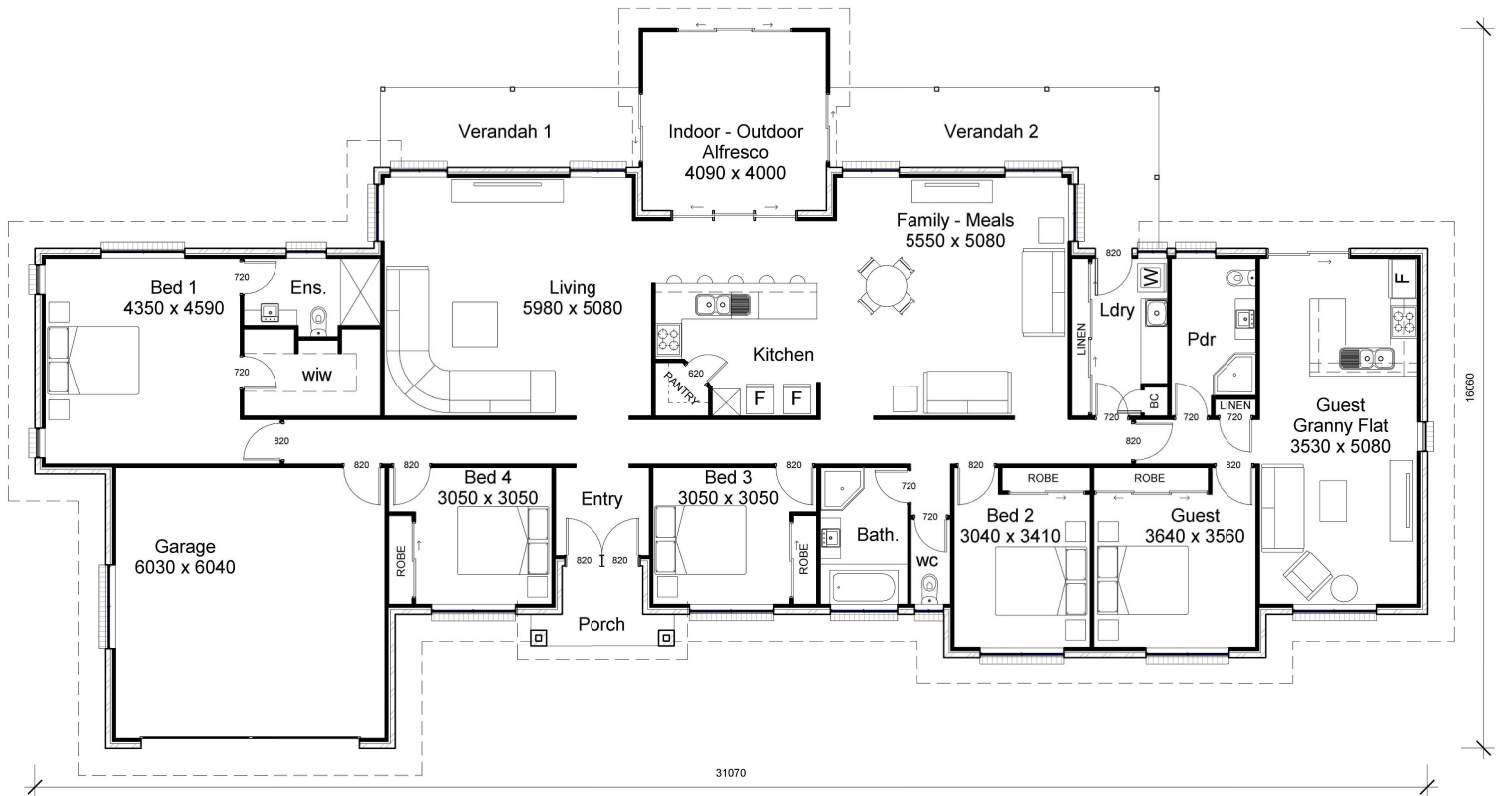

THE PARKES

345.22sqm

ESTATE

k 118

- Copyright Craftsman Homes Australia PTY LTD - All rights reserved -
 - All plans are Copyright, NO PART may be used, reproduced in any form without prior permission of Craftsman Homes PTY LTD -
 - Artists Impression Only -